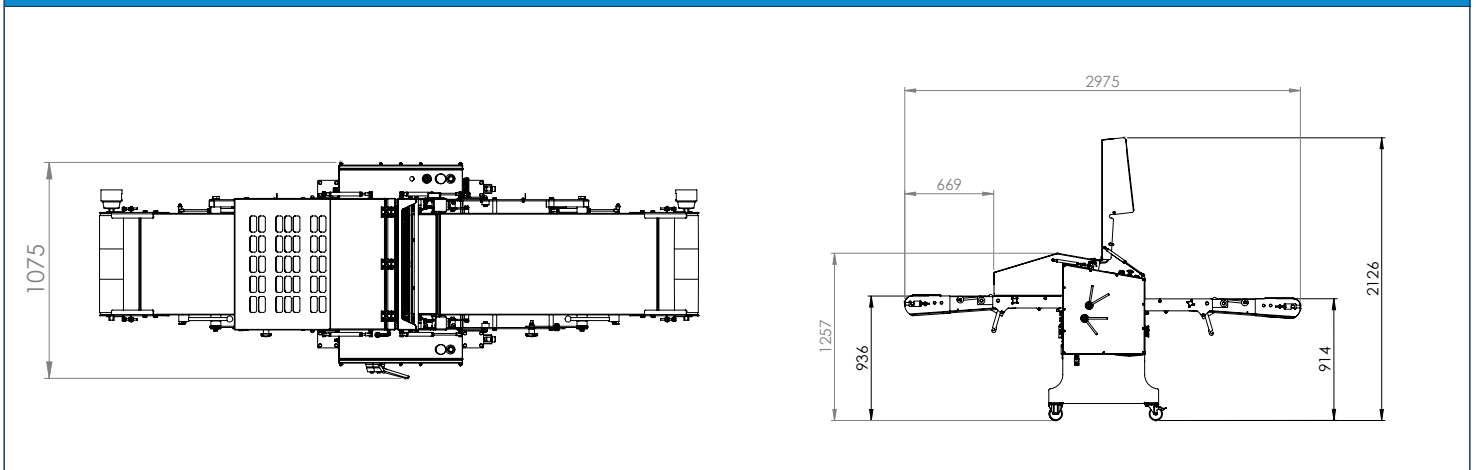

FOOTPRINT

Due to the high degree of customization possibilities, technical data of the final product may vary.