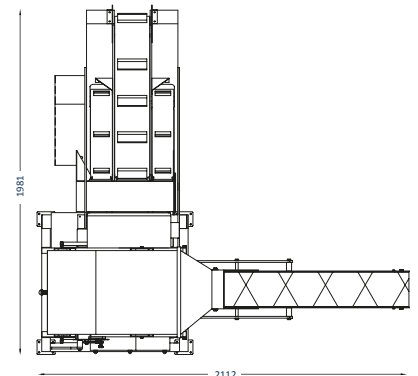

TECHNICAL DATA

FEATURE	DATA
Operators	1
Voltage range (1)	220- 480V 50-60Hz
Power (1)	1,8kW/3 phase
Controls	24V
LxWxH (2)	2112x1981x1580 mm
Weight (3)	502 kg
Working width (2)	-
Water usage (4)	-
Water connection	1/2"
Air usage	-
Air connection	-
Speed (5)	Variable: up to 70 pcs. per minute

(1) depending on requested voltage
 (2) 1mm = 0,03937 inches
 (3) 1kg = 2,20462 pounds
 (4) spray system is optional if required

FOOTPRINT

Due to the high degree of customization possibilities, technical data of the final product may vary.